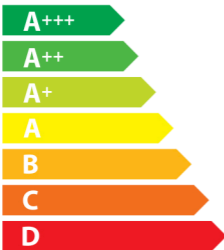

A+

42

kWh/annum

A_{BCDEFG}

A_{BCDEFG}

A **B**_{CDEFG}

57 dB

65/2014