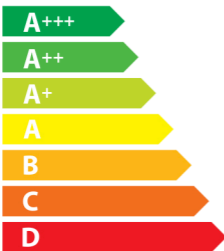

FVT605WHA

A

44

kWh/annum

A **B** CDEFG

A **A** BCDEFG

ABC **D** EFG

67 dB