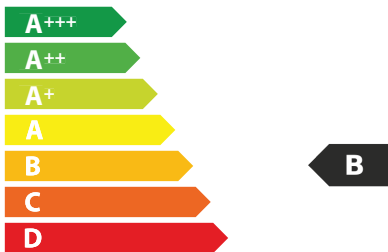

62
kWh/annum

A **B** CDEFG

A **B** CDEFG

ABC **D** EFG

52 dB

№ 28 від 2018 р.